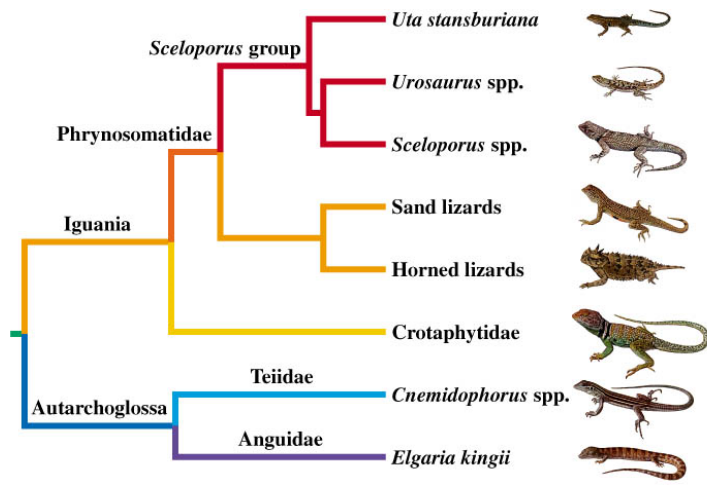

Two types of variation:

1. Interspecific Variation-between different species

2. Intraspecific Variation- Within

the  
same  
species

Darwin's observations of variation  
Galapagos tortoises

Shell variation

Saddle-backed

vs.

Domed

Habitat?

Adaptation: feature that allows an organism to better survive in its environment.

# Darwin's observations of geologic evidence

Fossil evidence: Andes mountains- fossils of marine organisms

## Glyptodon

Fossil evidence suggested that modern animals might have some relationship to fossil forms.